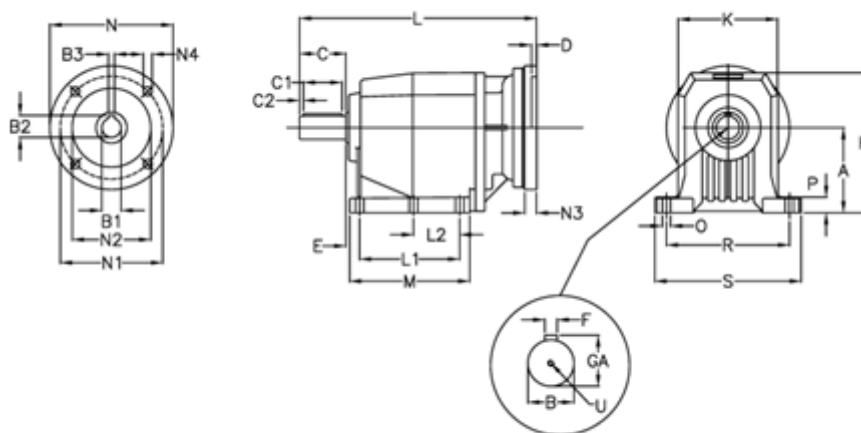

Article number: 40600725131230  
 Description: Helical gearbox  
 C704P-251,3-P80B5

## Measures

A = 210	D = 7.0	L2 = 0.0	P = 30
B = 60	E = 25	M = 222.0	R = 300
B1 = 19	F = 18	N = 200	S = 350
B2 = 21.8	GA = 64.0	N1 = 165	U = M20x42
B3 = 6	H = 349	N2 = 130	
C = 120	K = 262	N3 = 0	
C1 = 90	L = 524.0	N4 = M10x12	
C2 = 15	L1 = 165.0	O = 22	